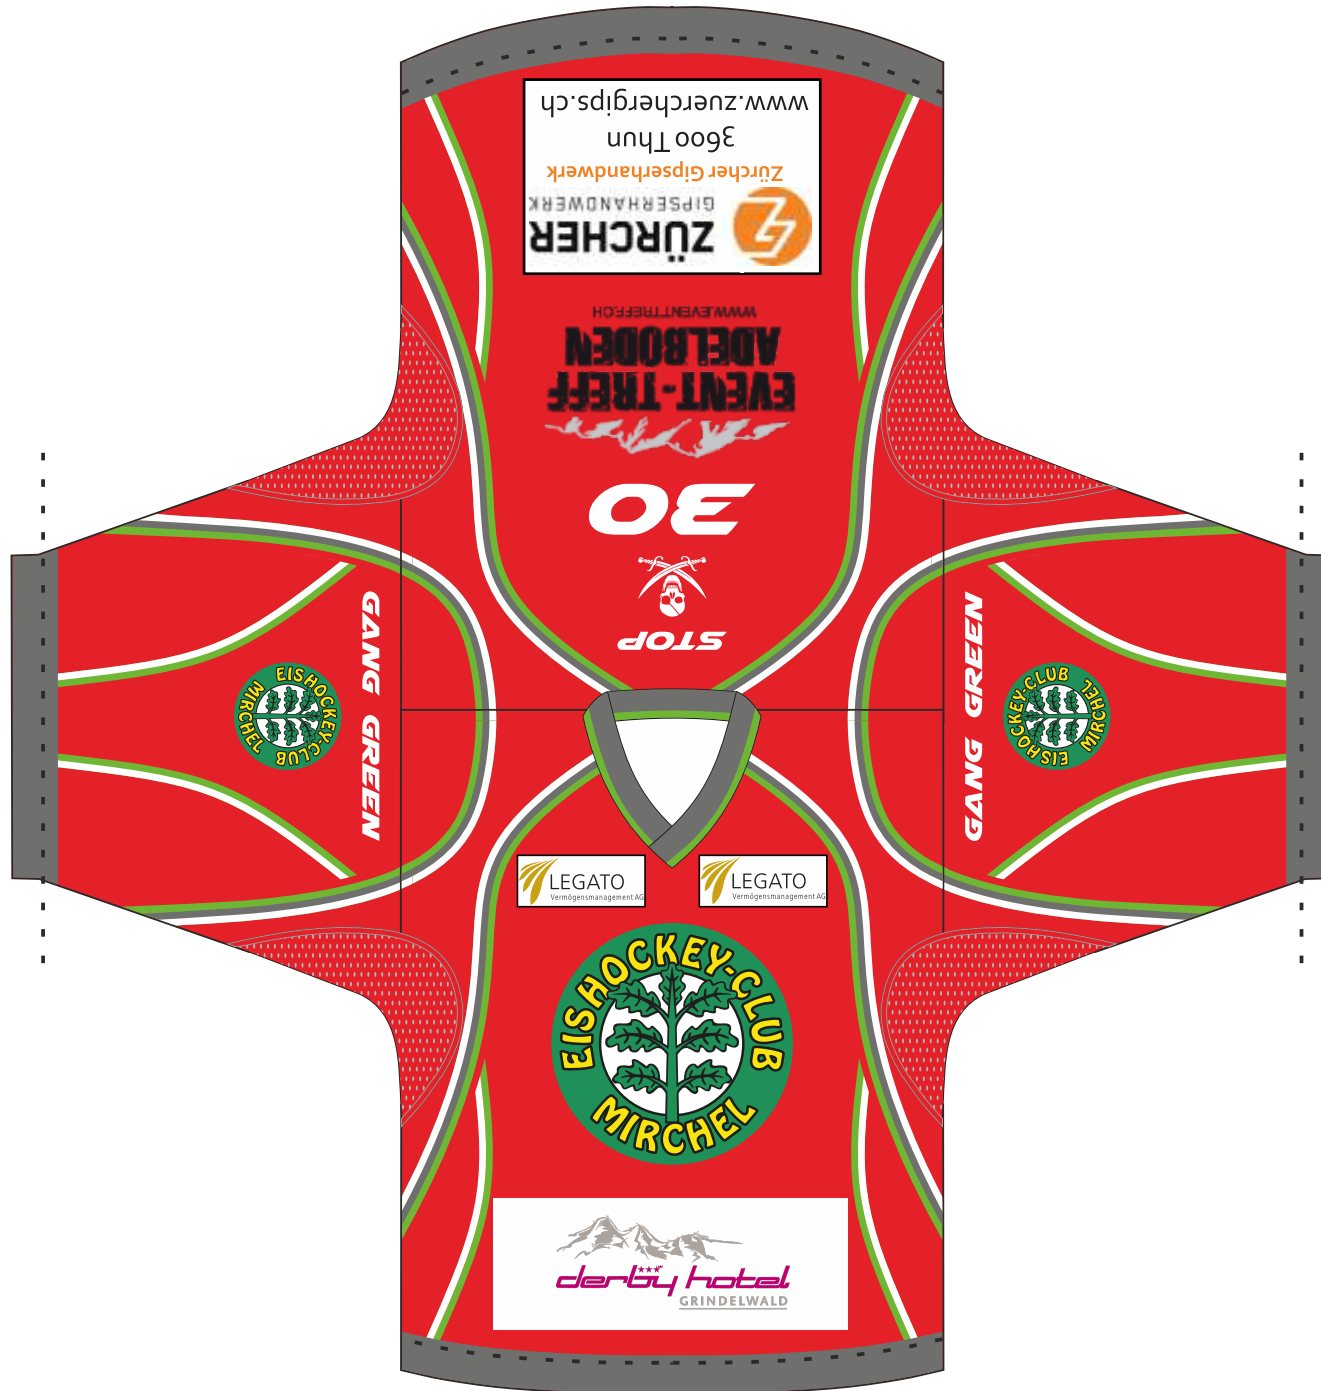

Schweiz EHC Mirchel

SCALE 1:10 XL
CUT: Toronto
NECK: Edge

Fonts: Airstrike Expanded

DUE TO DIFFERENCES
IN PRINTERS AND MONITORS
FINAL COLOURS MAY NOT BE EXACTLY
AS THEY APPEAR IN THIS LAYOUT.

Schweiz EHC Mirchel

SCALE 1:10 XL
CUT: Toronto
NECK: Edge

Fonts: Airstrike Expanded

DUE TO DIFFERENCES
IN PRINTERS AND MONITORS
FINAL COLOURS MAY NOT BE EXACTLY
AS THEY APPEAR IN THIS LAYOUT.

Schweiz
EHC Mirchel

SCALE 1:10 XL
CUT: Toronto
NECK: Edge

Fonts: Airstrike Expanded

DUE TO DIFFERENCES
IN PRINTERS AND MONITORS
FINAL COLOURS MAY NOT BE EXACTLY
AS THEY APPEAR IN THIS LAYOUT.

Goalie mesh:

Schweiz
EHC Mirchel

SCALE 1:10 XL
CUT: Toronto
NECK: Edge