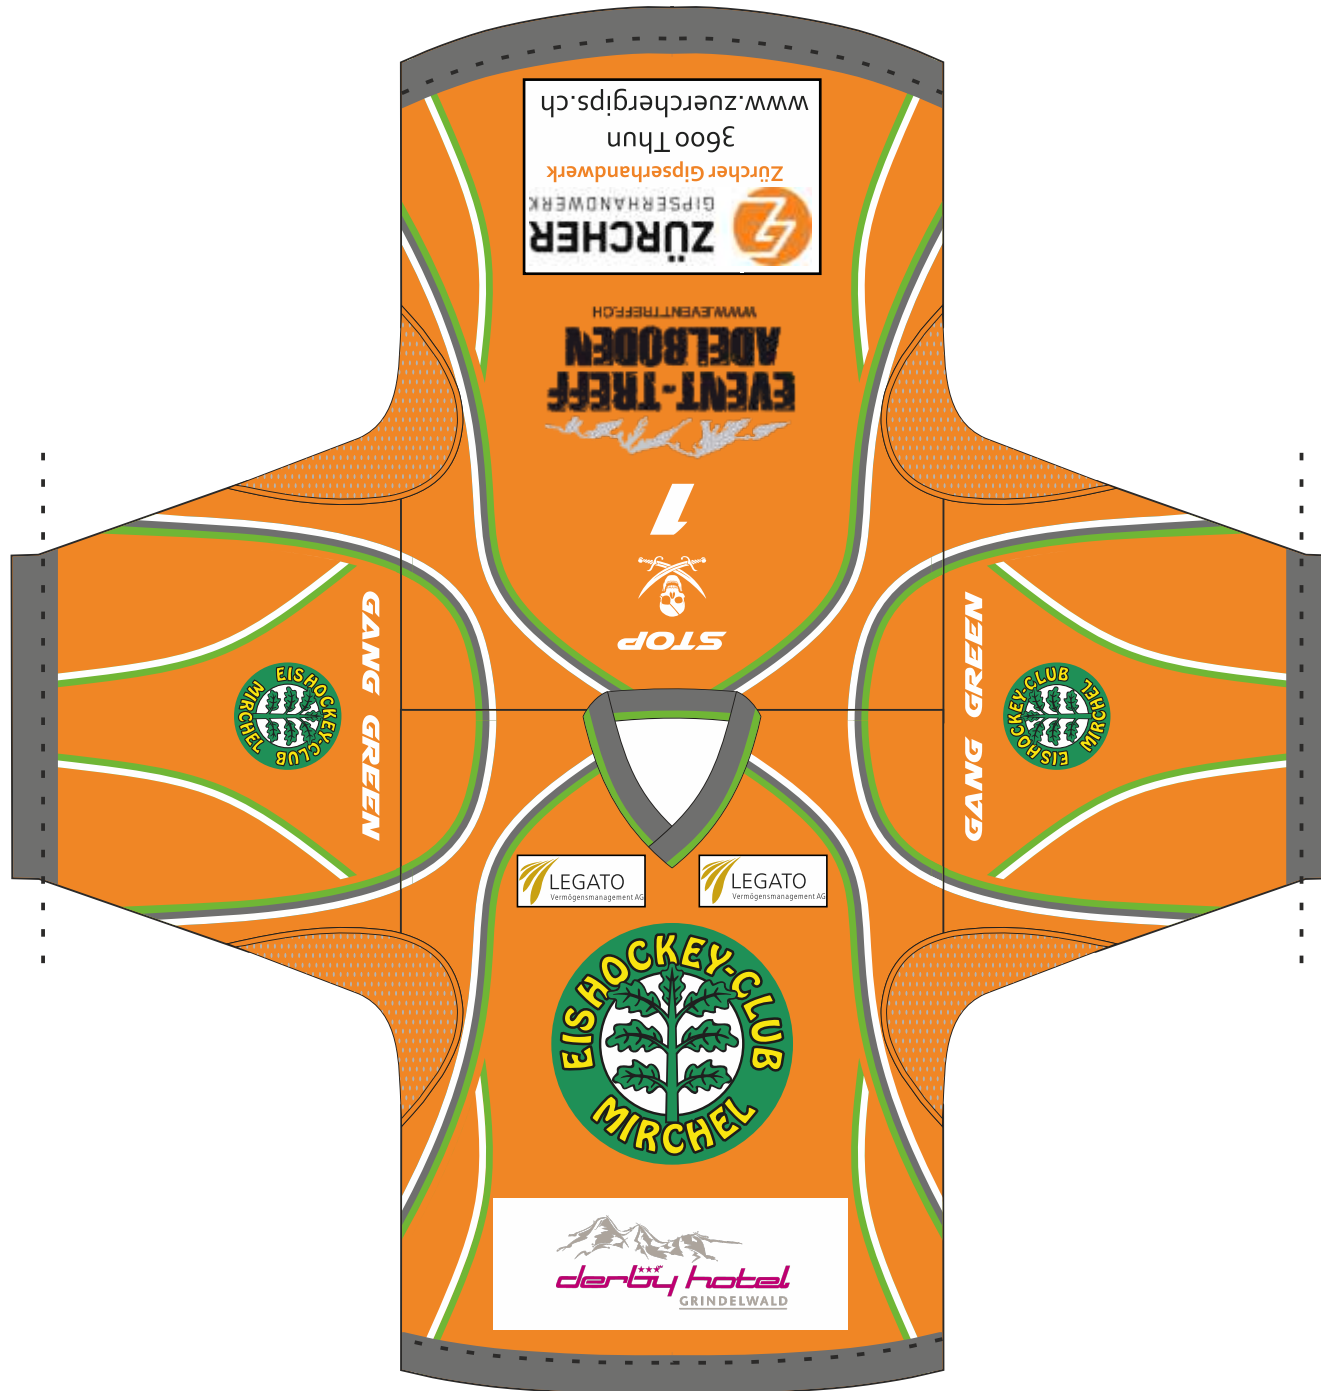

Schweiz EHC Mirchel

SCALE 1:10 XL
CUT: Toronto
NECK: Edge

Fonts: Airstrike Expanded

DUE TO DIFFERENCES
IN PRINTERS AND MONITORS
FINAL COLOURS MAY NOT BE EXACTLY
AS THEY APPEAR IN THIS LAYOUT.

Schweiz EHC Mirchel

SCALE 1:10 XL
CUT: Toronto
NECK: Edge

Fonts: Airstrike Expanded

DUE TO DIFFERENCES
IN PRINTERS AND MONITORS
FINAL COLOURS MAY NOT BE EXACTLY
AS THEY APPEAR IN THIS LAYOUT.

Schweiz
EHC Mirchel

SCALE 1:10 XL
CUT: Toronto
NECK: Edge

Fonts: Airstrike Expanded

DUE TO DIFFERENCES
IN PRINTERS AND MONITORS
FINAL COLOURS MAY NOT BE EXACTLY
AS THEY APPEAR IN THIS LAYOUT.

Goalie mesh:

Schweiz
EHC Mirchel

SCALE 1:10 XL
CUT: Toronto
NECK: Edge