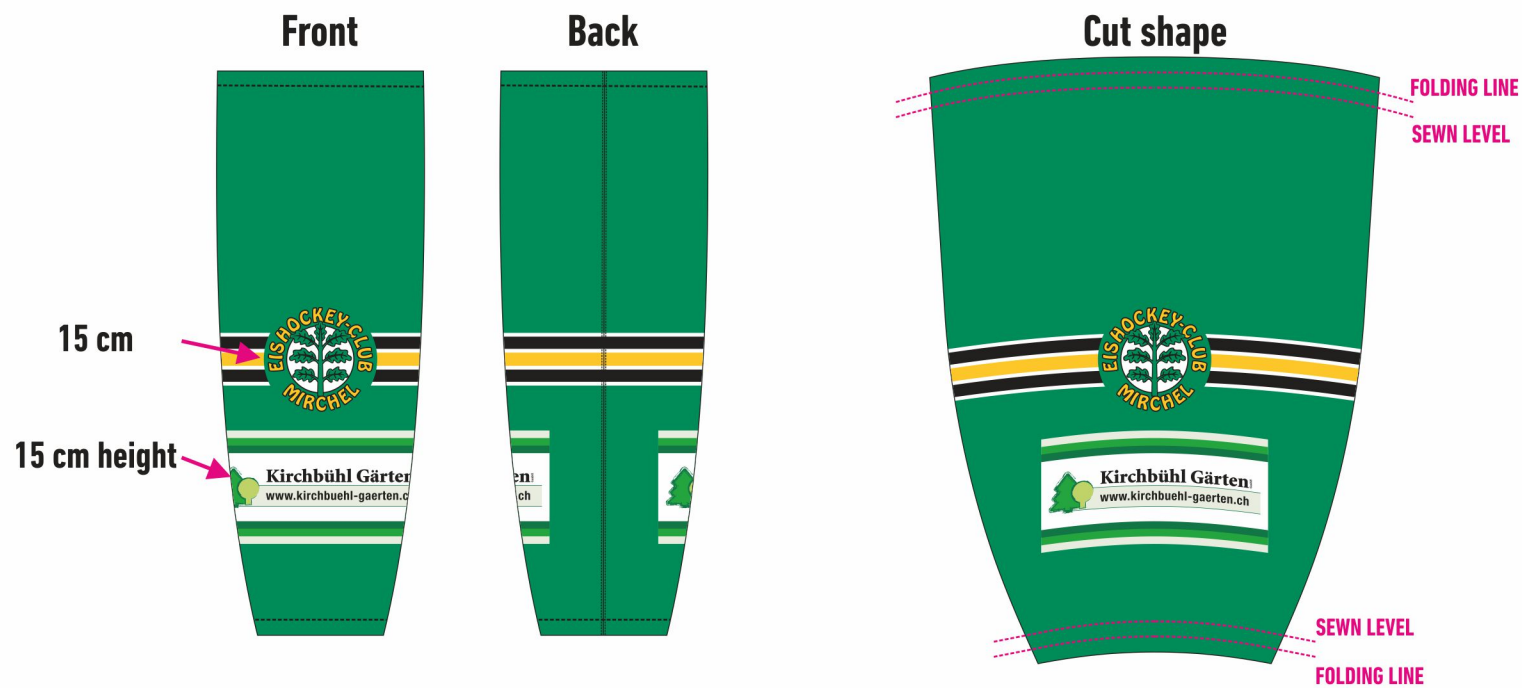

SCALE: 1:10 Sr. L
Sox cut: 480202 Evo SOX
Velcro on top: NO

● T9 (PANTONE 116 C)

● T9

DUE TO DIFFERENCES
IN PRINTERS AND MONITORS
FINAL COLOURS MAY NOT BE EXACTLY
AS THEY APPEAR IN THIS LAYOUT.